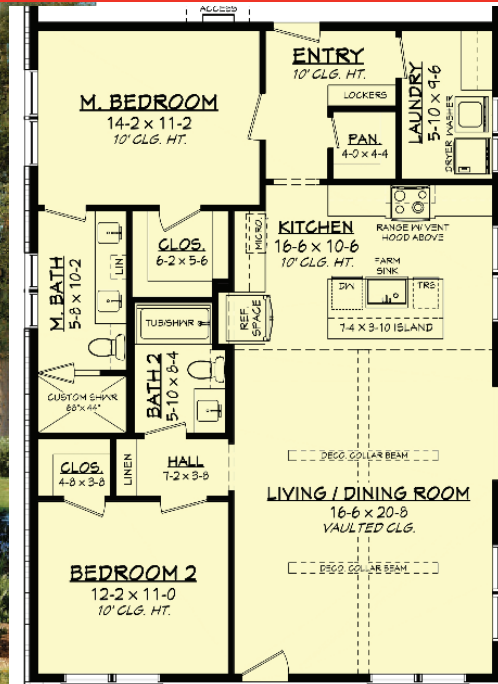

LOEWEN WINDOW CENTER OF VERMONT & NEW HAMPSHIRE

Since 2006

Budgetary Pricing Resource

SAMPLE HOUSE

Country Cottage - 2 Beds, 2 Baths, 1 Floors - 1,260 Sq/Ft (9 windows, 2 doors)

LUXURY WIINDOWS & DOORS

- Aluminum Clad
- Fir Wood Interior
- Triple Pane Glass
- U Factor - 0.21
- SDL Bars
- Standard Sizes